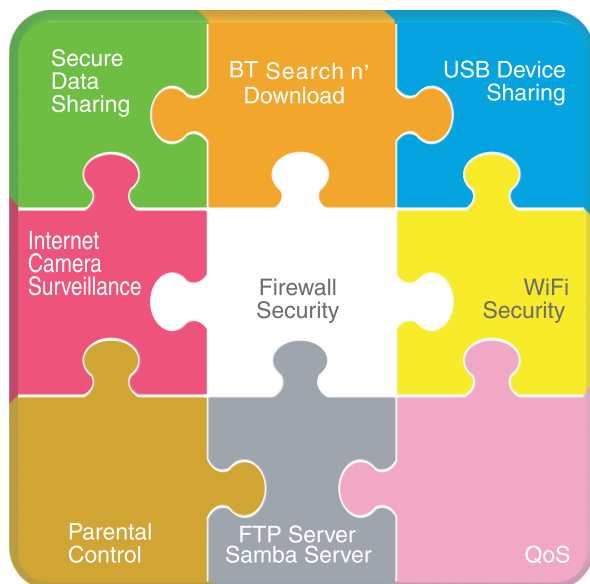

Integration of All